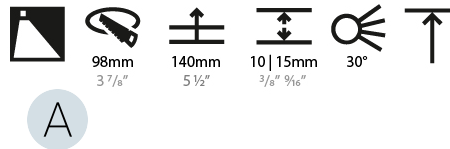

PHYSICAL

Shape: Round
Diameter (mm): 107
Diameter (in): 4 3/8
Height (mm): 118
Height (in): 4 5/8
Ceiling Thickness (mm): 10 / 12.5 / 15
Ceiling Thickness (in): 3/8 or 1/2 or 9/16
Min. Recessing Depth (mm): 140
Min. Recessing Depth (in): 5 1/2
Light Distribution: Adjustable / Asymmetric
Weight (kg): 0.473
Weight (lbs): 1.04
Fixture Finish: SSR / BKV / CWI / CRY / HAB / UFT / ITA / RUA / FTG / MYG / LOD / PUS / FRO / FUP / KIA / POP / BLS / SPG / MEY / GOH / GUM / CHC / COM / ABZ / JAG / OBR / MOS / ROR
Fixture Material: Aluminum Die Cast
Cut-out Measurements: 98mm / 3 7/8"

ELECTRICAL

Lamp Type: LED (Zhaga Standard)
Input Wattage (W): 16.5
Total Output Wattage (W): 14
Dimming: Tri-Mode (Non-Dimming and Phase Dimming (120Vac only) and 0-10V Dimming)
Driver Included: No
Driver Location: Recessed Housing
Driver Type: Constant Current - Universal
Driver Class: Class 2
Housing: See components
Input Voltage (V): 120 - 277
Constant Current (MA): 350

LED

Number of LEDs: 1
Color Temperature (°K): 2700 / 3000 / 3500 / 4000
Max. Delivered Lumen (lm): 1030 / 1070 / 1117 / 1140
Nominal Lumen (lm): 1386 / 1438 / 1511 / 1542
CRI: >90 CRI
Lamp Life (hrs): 50000

OPTICAL

Reflector: 20 / 40 / 60
Adjustability: Fixed

RATINGS AND CERTIFICATIONS

Certified By: Certified for North American Standards
IP rating: IP20

PROJECT
TYPE
SPECIFIER
QUANTITY
DATE